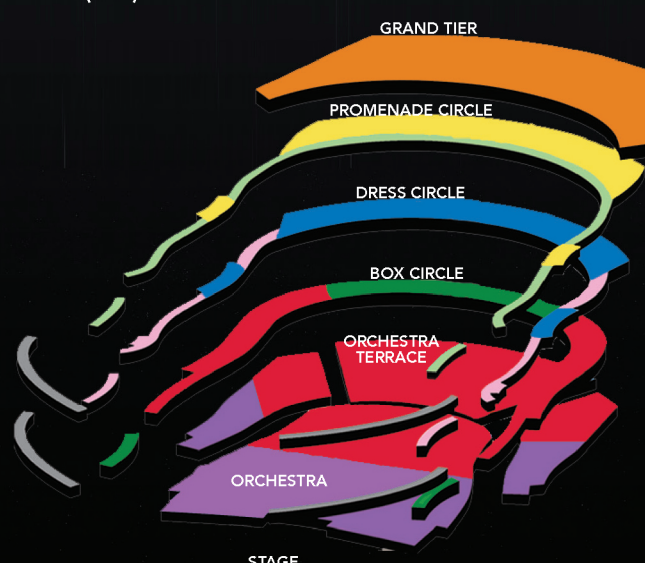

IRVINE BARCLAY THEATRE (IBT)

SOKA PERFORMING ARTS CENTER (SOKA)

LAGUNA PLAYHOUSE (LP)

SERIES SPONSORS

Donna L. Kendall Classical Series sponsored by the Donna L. Kendall Foundation
Henry T. and Elizabeth Segerstrom Foundation Select Series sponsored by the Henry T. and Elizabeth Segerstrom Foundation
Eclectic Orange Series sponsored by Dr. and Mrs. Howard Jelinek/Jelinek Family Trust