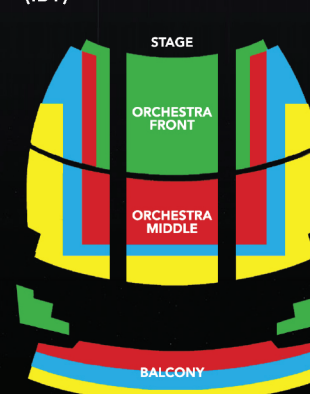

IRVINE BARCLAY THEATRE (IBT)